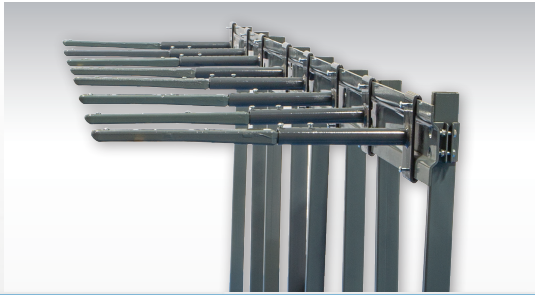

# LavEx™

Floor Mounted Extended Lavatory Carrier

***Save BIG on installation time, labor, and costs***

Save time on projects requiring installation of 2 or more sinks with LavEx™, the prefabricated multiple-mounted restroom sinks available in two, three, and four-sink lengths.

TCA-411-4

[Watts.com/LavEx](https://Watts.com/LavEx)

**WATTS®**

Available in 2, 3, and 4-sink units

Unparalleled ease of installation

Front-mounting design for easy fab shop gang mounting

Concealed arms for support without aesthetic degradation